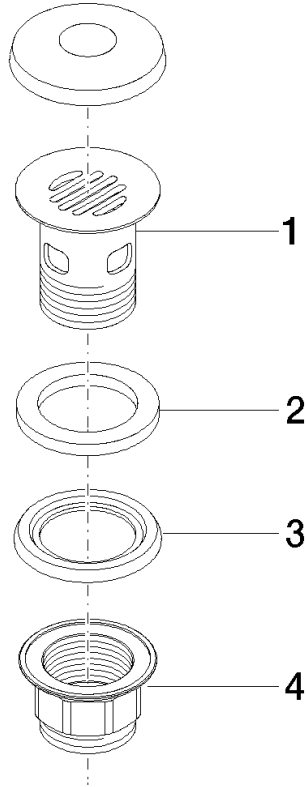

10 105 970

Fits: IMO, LULU, MADISON, MEM, TARA,
CL.1, LISSÉ, VAIA, META, CYO

	Chrome	10 105 970-00
	Brushed Platinum	10 105 970-06
	Platinum	10 105 970-08
	Durabross (23kt Gold)	10 105 970-09
	Dark Chrome	10 105 970-19
	Light Gold	10 105 970-26
	Brushed Light Gold	10 105 970-27
	Brushed Durabross (23kt Gold)	10 105 970-28
	Matte Black	10 105 970-33
	Brushed Bronze	10 105 970-42
	Brushed Champagne (22kt Gold)	10 105 970-46
	Champagne (22kt Gold)	10 105 970-47
	Brushed Chrome	10 105 970-93
	Brushed Dark Platinum	10 105 970-99

Grated waste 1 1/4" - Chrome

IMO

10 105 970

Only suitable for basins with an overflow.

10 105 970

10 105 970

Parts for other finishes can be found here: Brushed Platinum

Spare parts list

No.	Item Number	Name	Quantity used	Delivery time
1	09 11 01 027-00	cup	1	-
Spare part can no longer be ordered, please order the replacement item				
2	09 14 05 039 90	seal	1	2
3	09 14 03 025 90	seal	1	2
4	09 23 10 020-00	nut	1	60